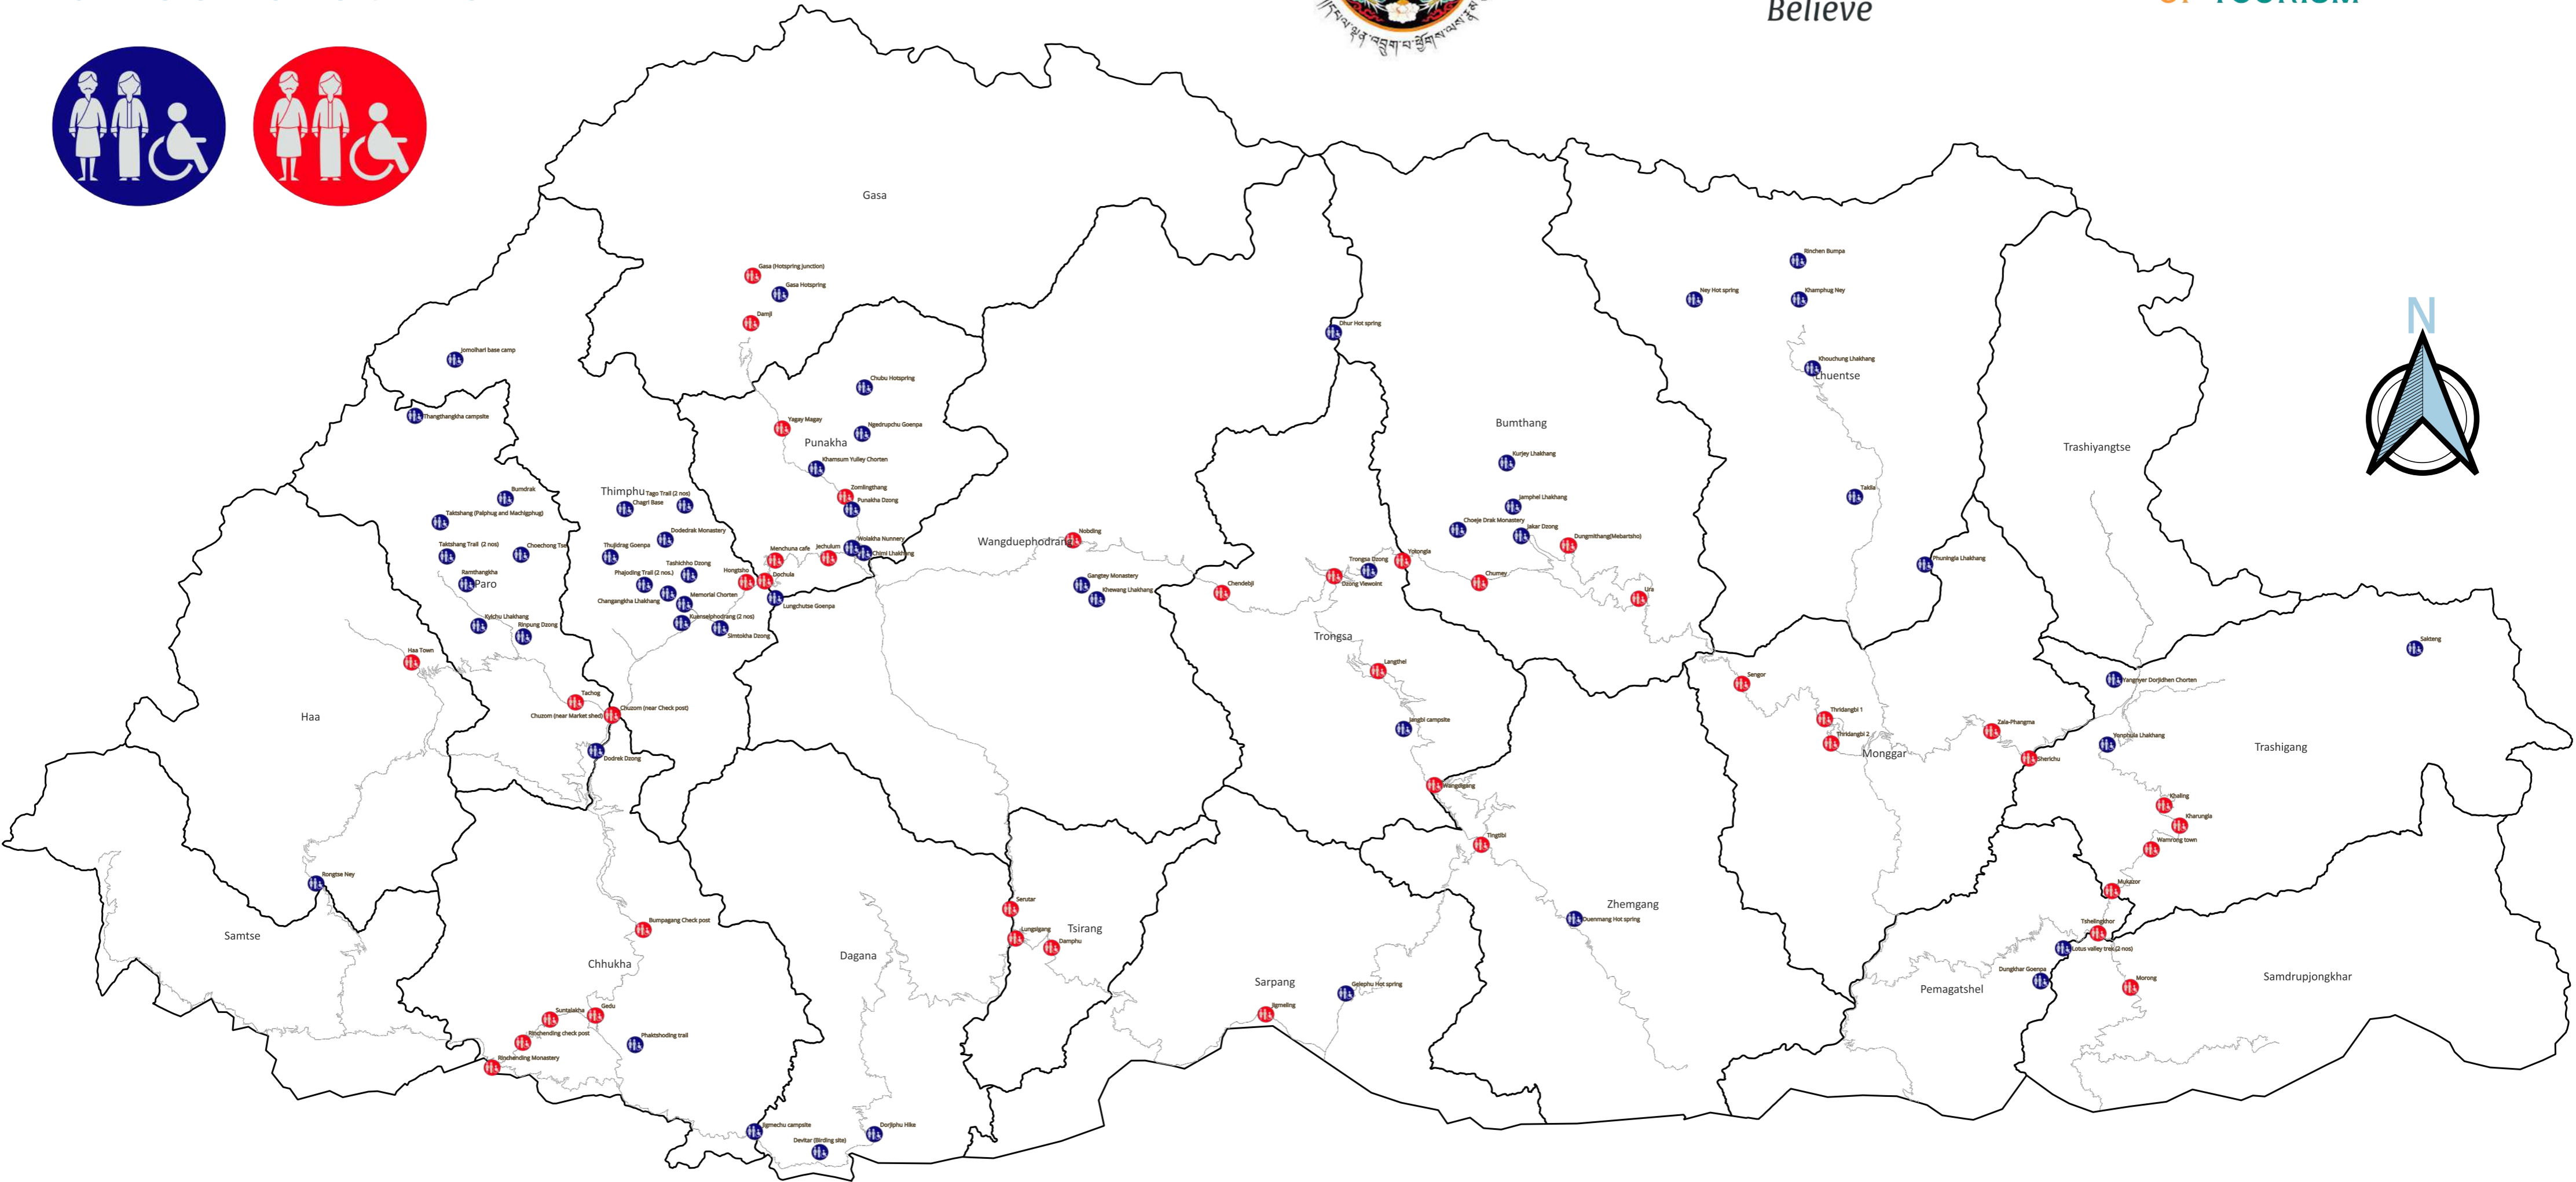

RESTROOMS LOCATION MAP

BHUTAN
Believe

འབྲུག་རྒྱལ་ཁབ་ཁྲུང་སྐོར་ལྷན་ཁག་
DEPARTMENT OF TOURISM

Legends

- National Highway
- Dzongkhag Boundary

- At the tourist sites-61
- Along National Highway-42